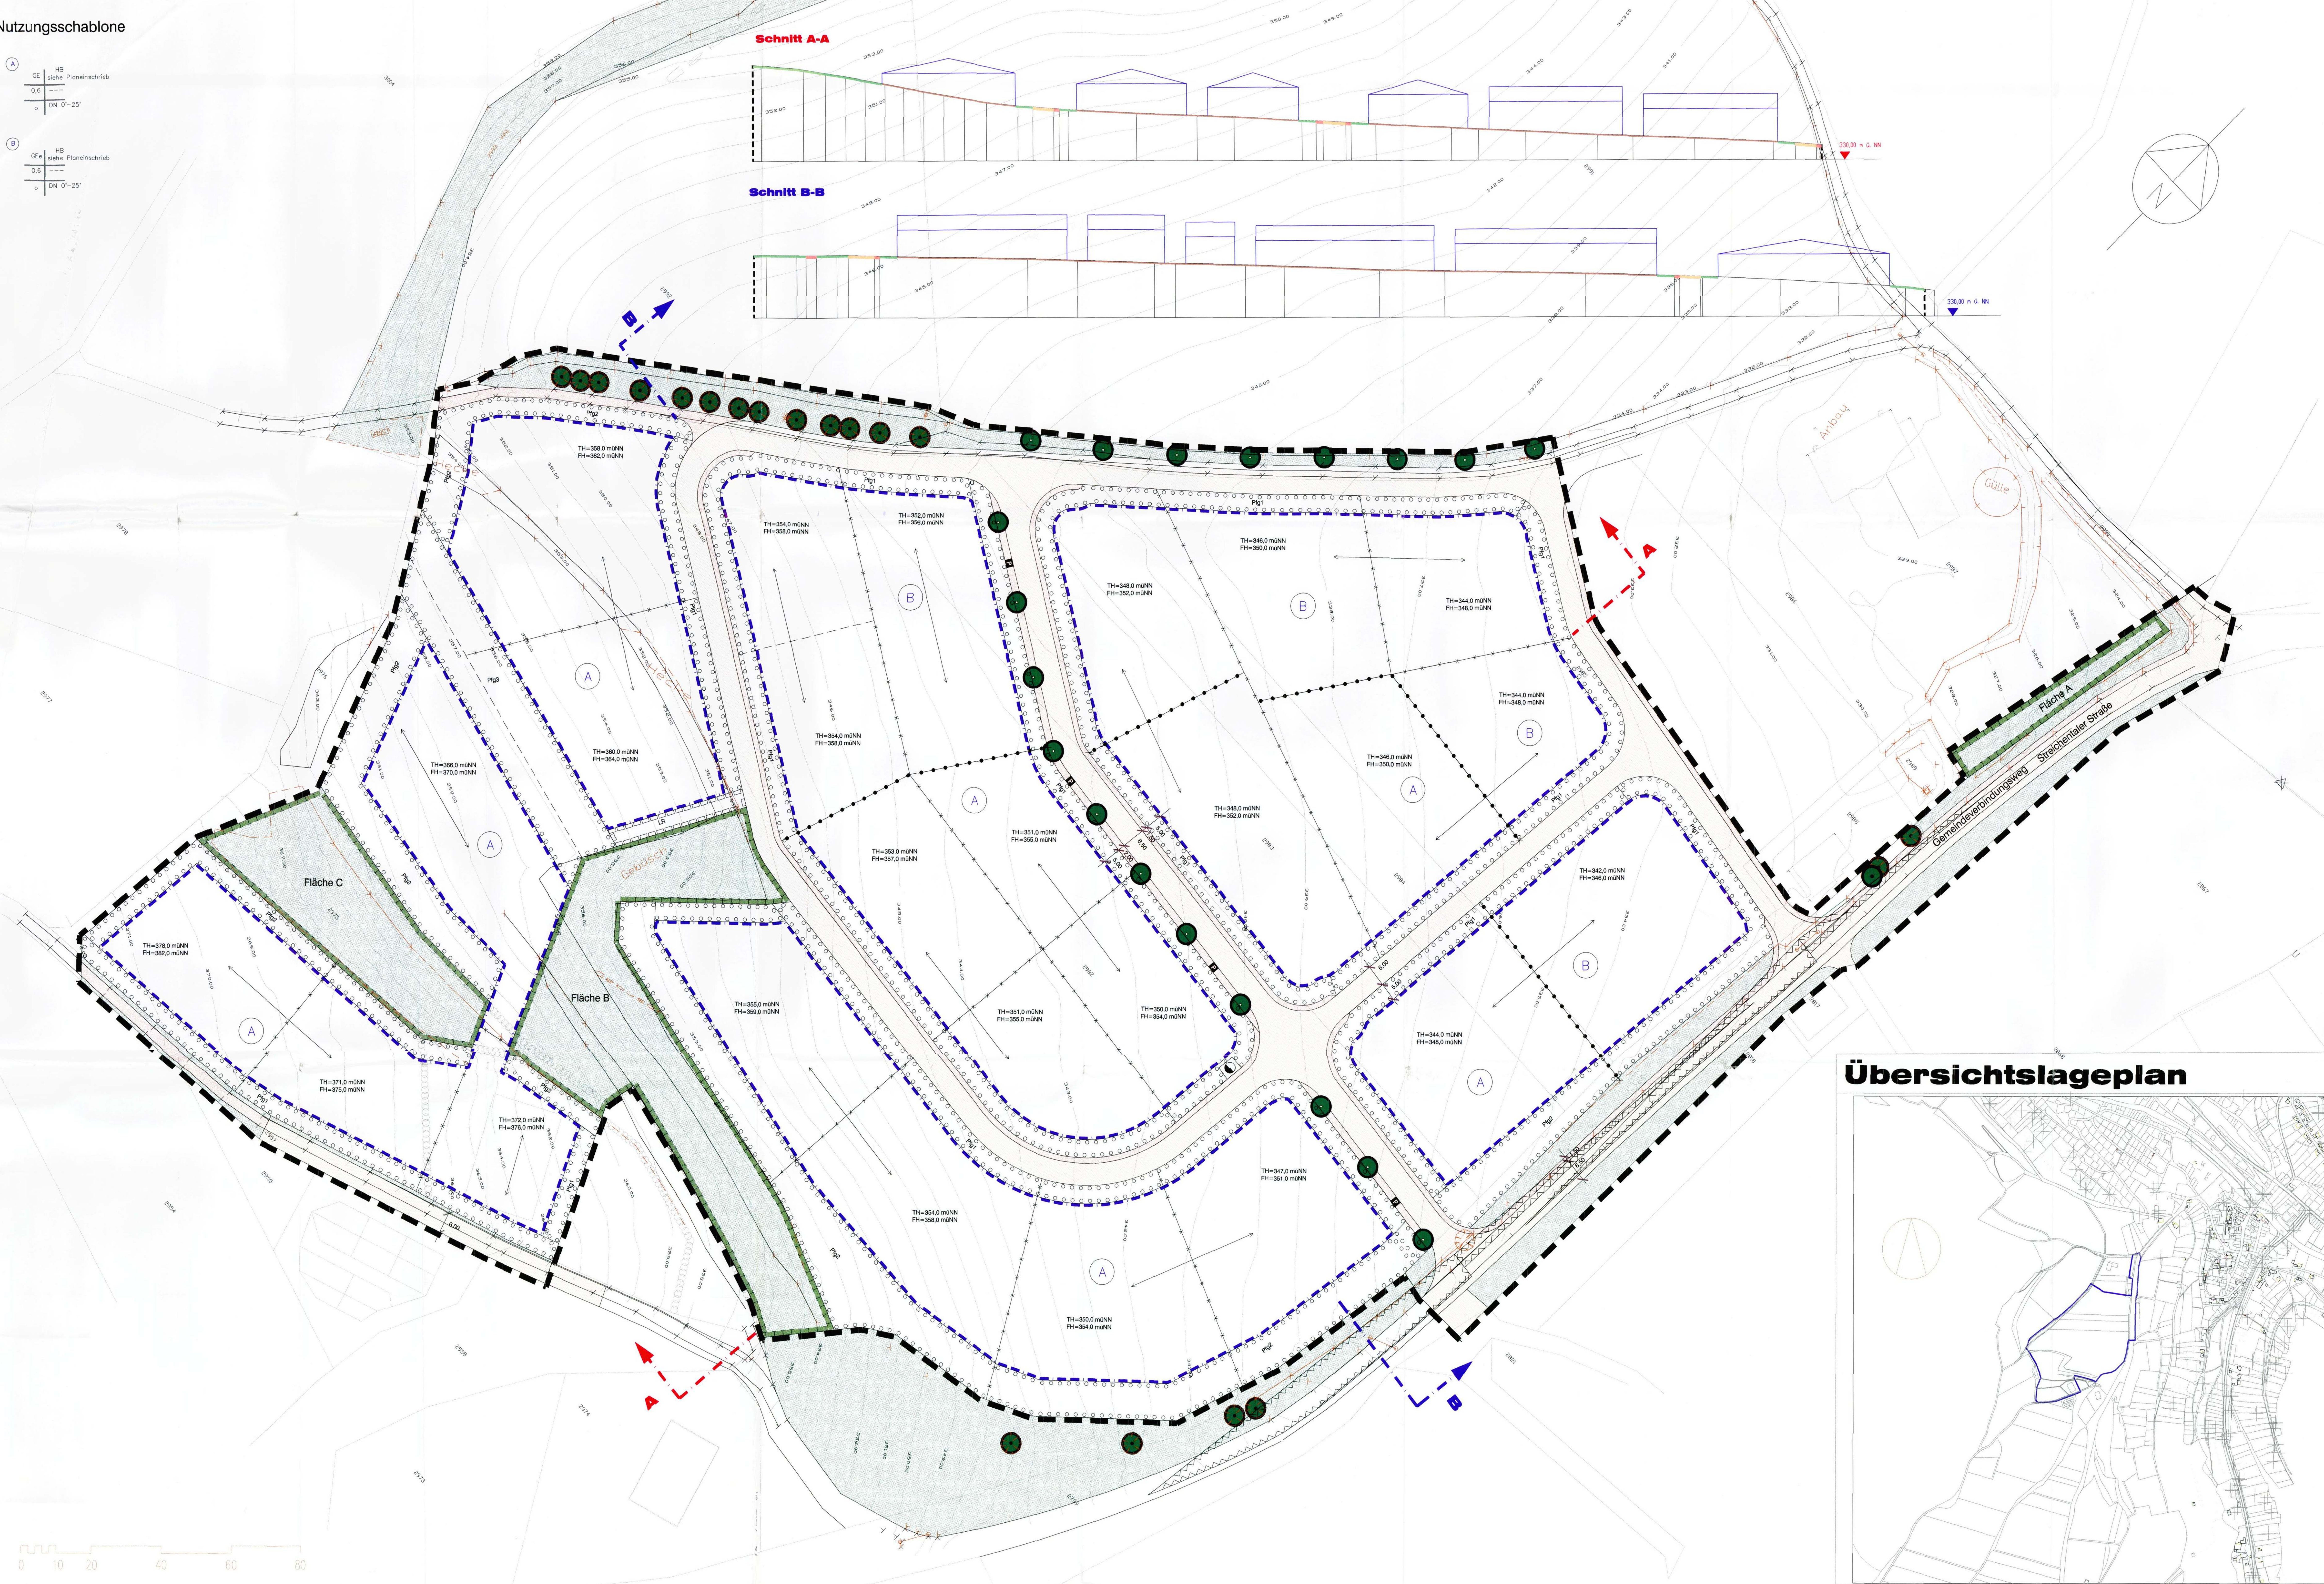

Nutzungsschablone

Zeichenerklärung:

- Legend for symbols used in the plan, including building types, green spaces, and technical symbols.

Verfahrensdaten:

Table containing administrative data such as project name, dates, and decision status.

Übersichtslageplan

STADT CREGLINGEN
BEBAUUNGSPLAN
'ÄCKERBRUNNEN'

Administrative stamp and signature block for the official approval of the plan.