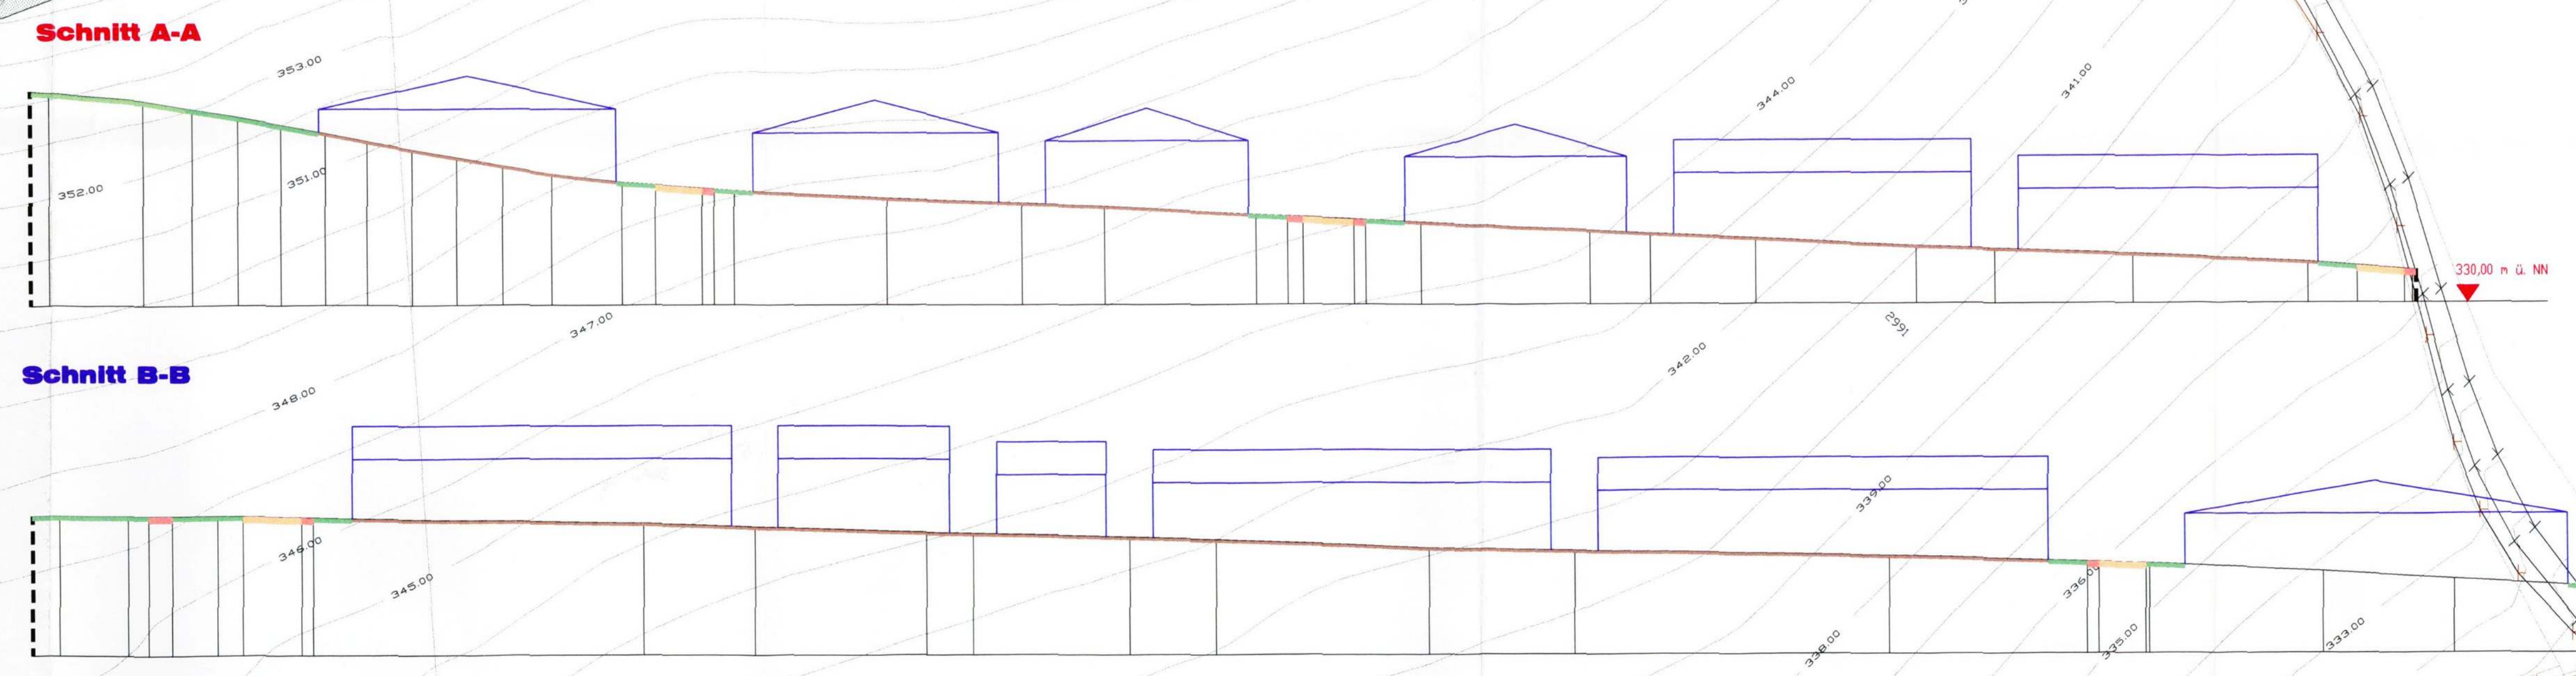

Nutzungsschablone

Zeichenerklärung:

- Legend for symbols used in the plan, including building types, green spaces, and technical symbols.

Verfahrensdaten:

Table containing administrative data such as project name, dates, and decision status.

Übersichtslageplan

STADT CREGLINGEN
BEBAUUNGSPLAN
'ÄCKERBRUNNEN'

Administrative stamp and signature block for the official approval of the plan.